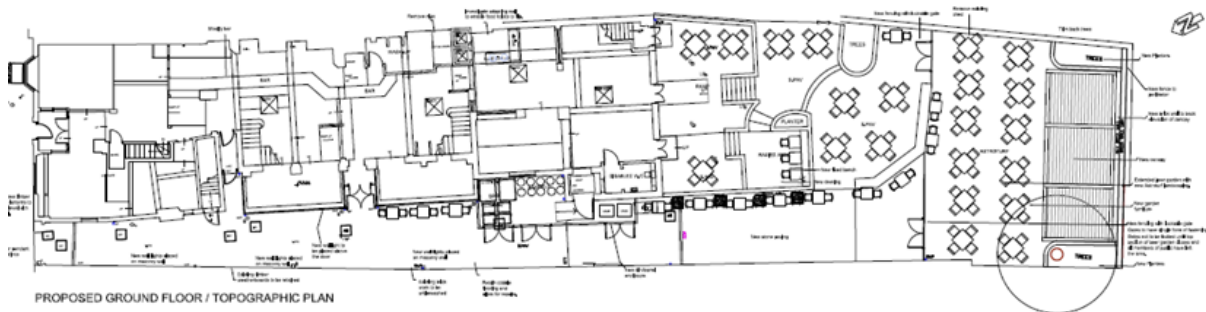

Item 5.04

4/02930/15/FUL - INTERNAL AND EXTERNAL REFURBISHMENT WITH NEW STAFF ROOM , EXTENDED BEER GARDEN AND NEW ALLEYWAY BEER GARDEN (REVISED SCHEME).

THE CROWN, 145 HIGH STREET, BERKHAMSTED, HP4 3HH

Item 5.04

4/02930/15/FUL - INTERNAL AND EXTERNAL REFURBISHMENT WITH NEW STAFF ROOM , EXTENDED BEER GARDEN AND NEW ALLEYWAY BEER GARDEN (REVISED SCHEME).

THE CROWN, 145 HIGH STREET, BERKHAMSTED, HP4 3HH

Item 5.04

4/02930/15/FUL - INTERNAL AND EXTERNAL REFURBISHMENT WITH NEW STAFF ROOM , EXTENDED BEER GARDEN AND NEW ALLEYWAY BEER GARDEN (REVISED SCHEME).